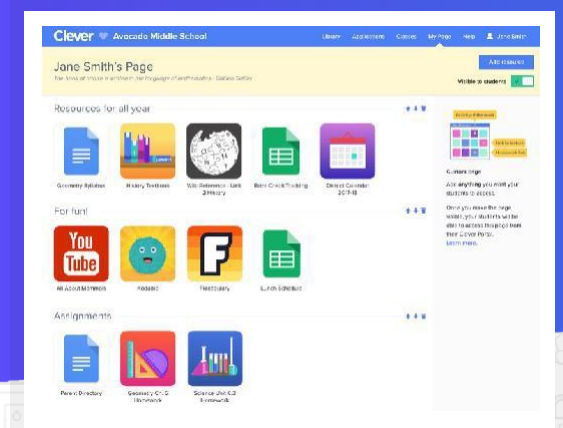

Student home login guide

Help your child use learning technology at home

Hi Families,

Our school uses Clever as an easy way for students to access all the learning applications they use at school in a single location: The Clever Portal.