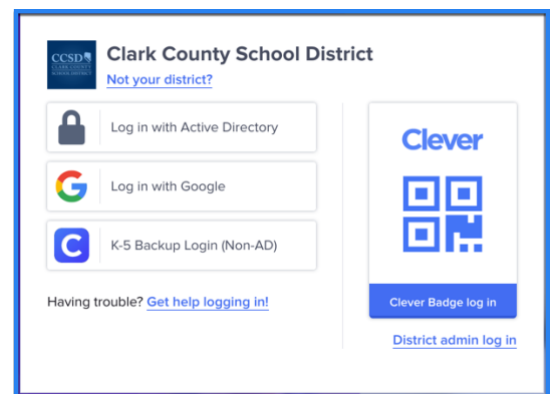

How can I help my child log in?

1. 1 Go to our Clever Portal: clever.ccsd.net
2. 2 Log in using one of the login methods below:
   - A. Log in with Active Directory
   - B. Log in with Google
   - C. Log in with student number as both the username and password (K-5 students only)